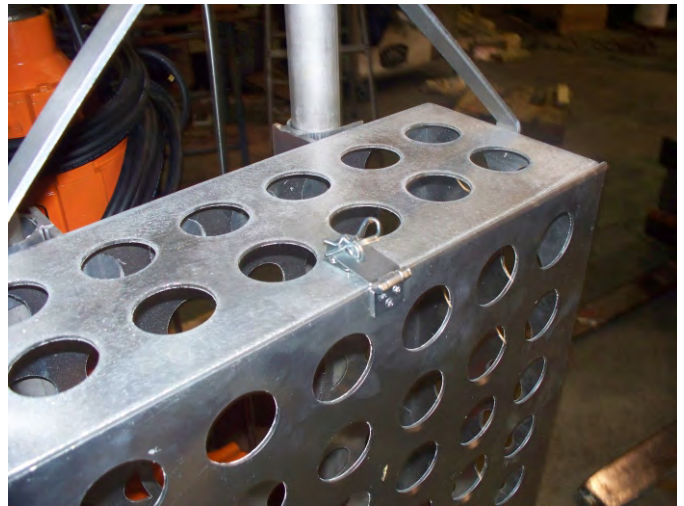

**LAUREL HIGHLANDS
BUSINESS PARK
Pennsylvania**

Grind Hog™ 7ASX-8 HD A/C

Trash Basket & Auto Coupling Slide Rails

G.E.T. INDUSTRIES INC.

Toll Free: (877) 213-7418
E-mail: get@grindhog.com ♦ Web: www.grindhog.com