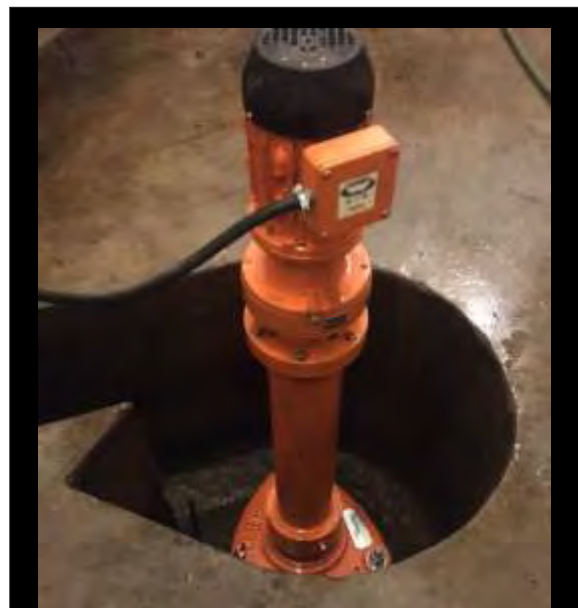

Grind Hog™

**LAKE RAYSTOWN RESORT
Entriken, PA**

**GRIND HOG™ 10L M/C
Replacing
Chicago Pump 10C**

Previously Installed
Chicago Pump 10C

Existing Basin

G.E.T. INDUSTRIES INC.

Toll Free: (877) 213-7418 E-mail: get@grindhog.com Web: www.grindhog.com