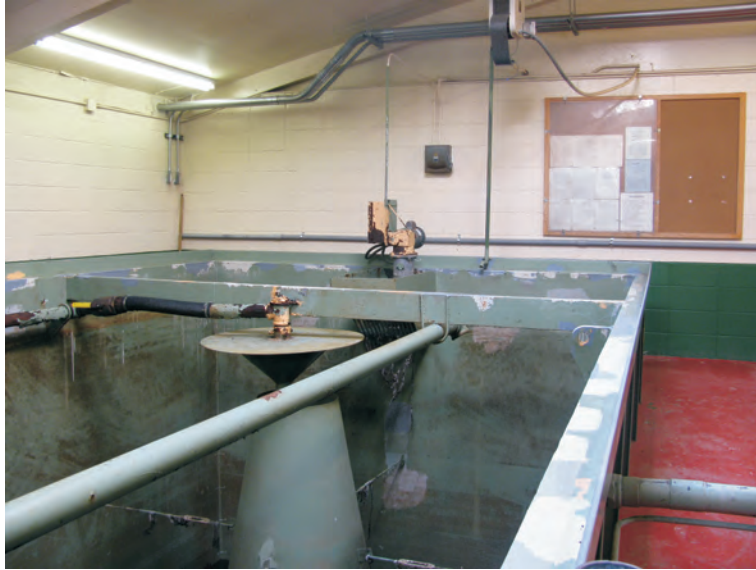

Grind Hog™

Using Existing Channel
Installed

GRIND HOG™ 5A *Hb* HEAVY DUTY
With Coupling Overflow

REPLACING

EXISTING PCI A5

GRIND HOG™ 5A **Hd** EAVY UTY

With Coupling Overflow

G.E.T. INDUSTRIES INC.
Toll Free: (877) 213-7418