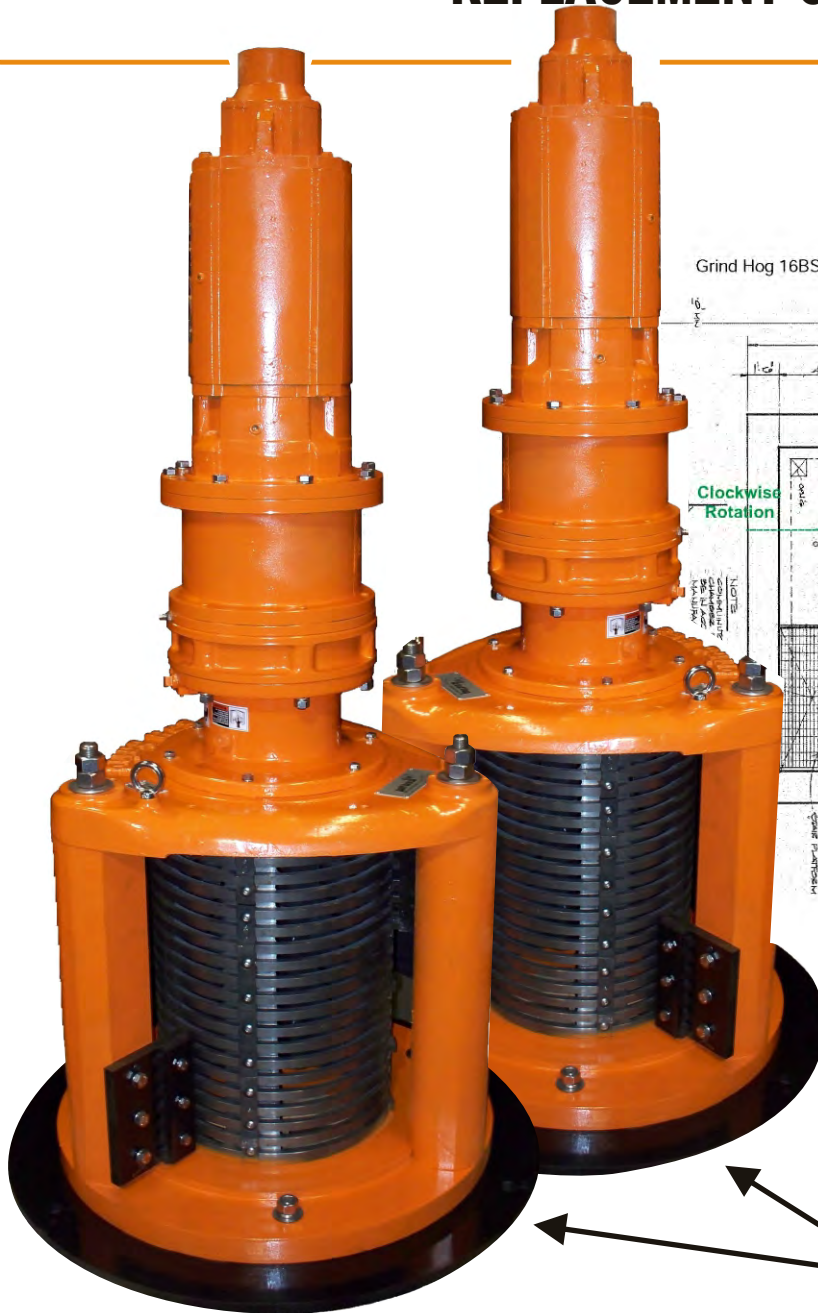

Grind Hog™

BERLIN TURNPIKE PUMP STATION - BERLIN, CT

REPLACEMENT OF CHICAGO PUMP 25A

CHICAGO PUMP 25A BASIN DETAIL

Grind Hog 16BSX Ser. 9151 Clockwise Rotation, Ser. 9152 Counter Clockwise Rotation

Grind Hog™ 16BSX
One - Clockwise
One - Counter-Clockwise

Mounting Plates
to Suit Existing Basins