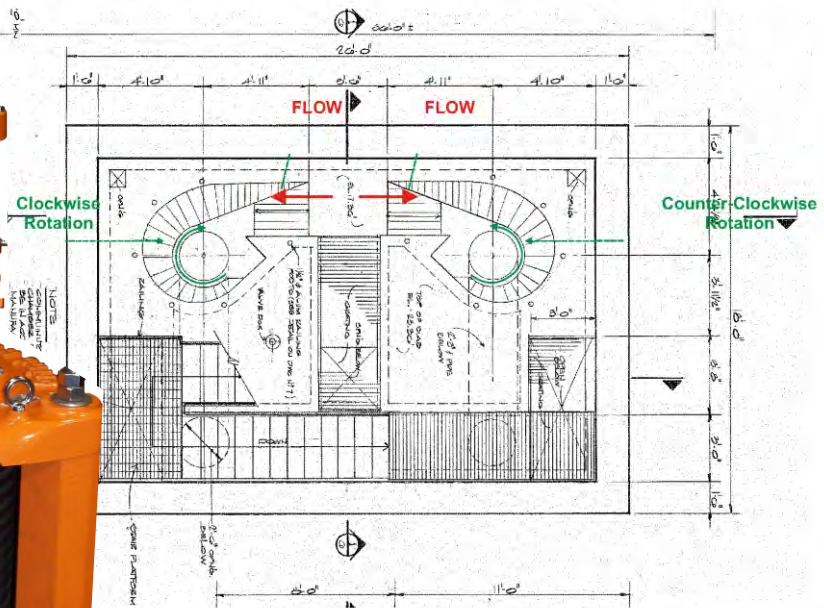

Grind Hog™

BERLIN TURNPIKE PUMP STATION - BERLIN, CT

REPLACEMENT OF CHICAGO PUMP 25A

CHICAGO PUMP 25A BASIN DETAIL

Grind Hog 16BSX Ser. 9151 Clockwise Rotation, Ser. 9152 Counter Clockwise Rotation

Grind Hog™ 16BSX
One - Clockwise
One - Counter-Clockwise

Mounting Plates
to Suit Existing Basins